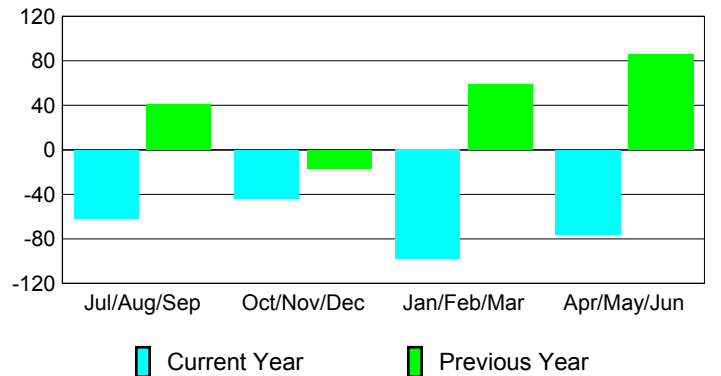

Gender Comparison 2008-2009

Jul/Aug/Sep

Oct/Nov/Dec

Jan/Feb/Mar

Apr/May/June

Male

Female