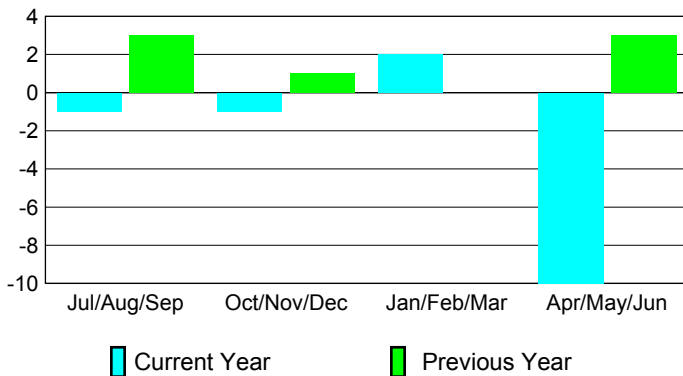

2008-2009 GMT Quarterly Report for District (or Undistricted) **District 307 B**

GMT: **Doctor DATUK K NAGARATNA**

Location: **INDONESIA**

GMT CA: **7**

CLUBS

Club Results 2008-2009

Clubs 2007-2008

Month	New Club Goal	Actual New Clubs	Actual Dropped Clubs	Gain/Loss of Clubs	Gain/Loss of Clubs
Jul/Aug/Sep	1	0	-1	-1	3
Oct/Nov/Dec	2	0	-1	-1	1
Jan/Feb/Mar	2	0	2	2	0
Apr/May/June	2	4	-14	-10	3
Totals	7	4	-14	-10	7

Club Results 2008-2009

Goal, New, Dropped, Gain/Loss

Comparison of Club Gain/Loss

Current Year Compared to the Previous Year

YTD Status Quo Clubs 2008-2009

Status Quo Clubs Compared to Status Quo Members

MEMBERSHIP

Membership Results 2008-2009

Membership 2007-2008

Month	Net Memb Goal	Actual New Memb	Actual Dropped Memb	Gain/Loss of Memb	Gain/Loss of Memb
Jul/Aug/Sep	10	46	-108	-62	41
Oct/Nov/Dec	20	47	-91	-44	-17
Jan/Feb/Mar	20	95	-193	-98	59
Apr/May/June	20	118	-194	-76	86
Totals	70	306	-586	-280	169

Membership Results 2008-2009

Goal, New, Dropped, Gain/Loss

Comparison of Membership Gain/Loss

Current Year Compared to the Previous Year

Gender Comparison 2008-2009

Jul/Aug/Sep

Oct/Nov/Dec

Jan/Feb/Mar

Apr/May/June

Male

Female