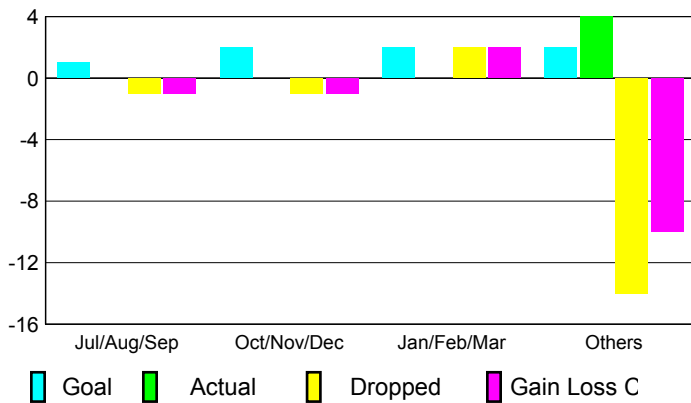

2008-2009 GMT Quarterly Report for District (or Undistricted) **District 307 B**

GMT: **Doctor DATUK K NAGARATNA**

Location: **INDONESIA**

GMT CA: **7**

CLUBS

Club Results 2008-2009

Clubs 2007-2008

Month	New Club Goal	Actual New Clubs	Actual Dropped Clubs	Gain/Loss of Clubs	Gain/Loss of Clubs
Jul/Aug/Sep	1	0	-1	-1	3
Oct/Nov/Dec	2	0	-1	-1	1
Jan/Feb/Mar	2	0	2	2	0
Apr/May/June	2	4	-14	-10	3
Totals	7	4	-14	-10	7

Club Results 2008-2009

Goal, New, Dropped, Gain/Loss

Comparison of Club Gain/Loss

Current Year Compared to the Previous Year