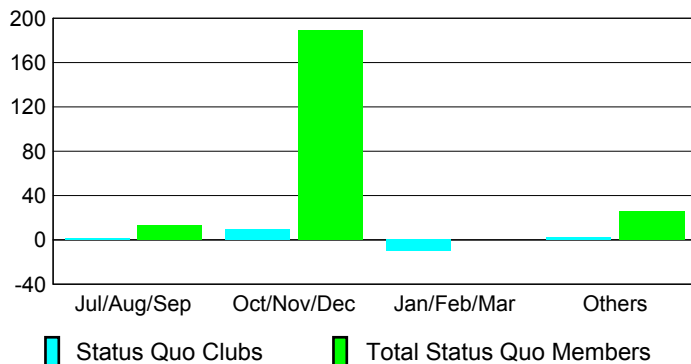

### Clubs 2007-2008

Month	New Club Goal	Actual New Clubs	Actual Dropped Clubs	Gain/Loss of Clubs	Gain/Loss of Clubs
Jul/Aug/Sep	1	0	-1	-1	3
Oct/Nov/Dec	2	0	-1	-1	1
Jan/Feb/Mar	2	0	2	2	0
Apr/May/June	2	4	-14	-10	3
<b>Totals</b>	<b>7</b>	<b>4</b>	<b>-14</b>	<b>-10</b>	<b>7</b>

### Club Results 2008-2009

Goal, New, Dropped, Gain/Loss

### Comparison of Club Gain/Loss

Current Year Compared to the Previous Year

### YTD Status Quo Clubs 2008-2009

Status Quo Clubs Compared to Status Quo Members