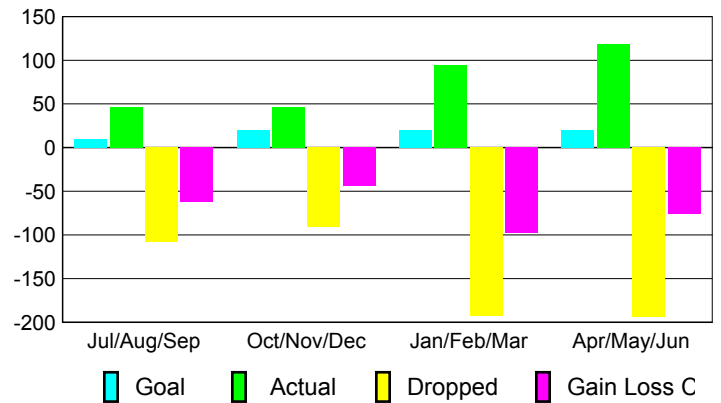

Membership Results 2008-2009

Goal, New, Dropped, Gain/Loss

Comparison of Membership Gain/Loss

Current Year Compared to the Previous Year